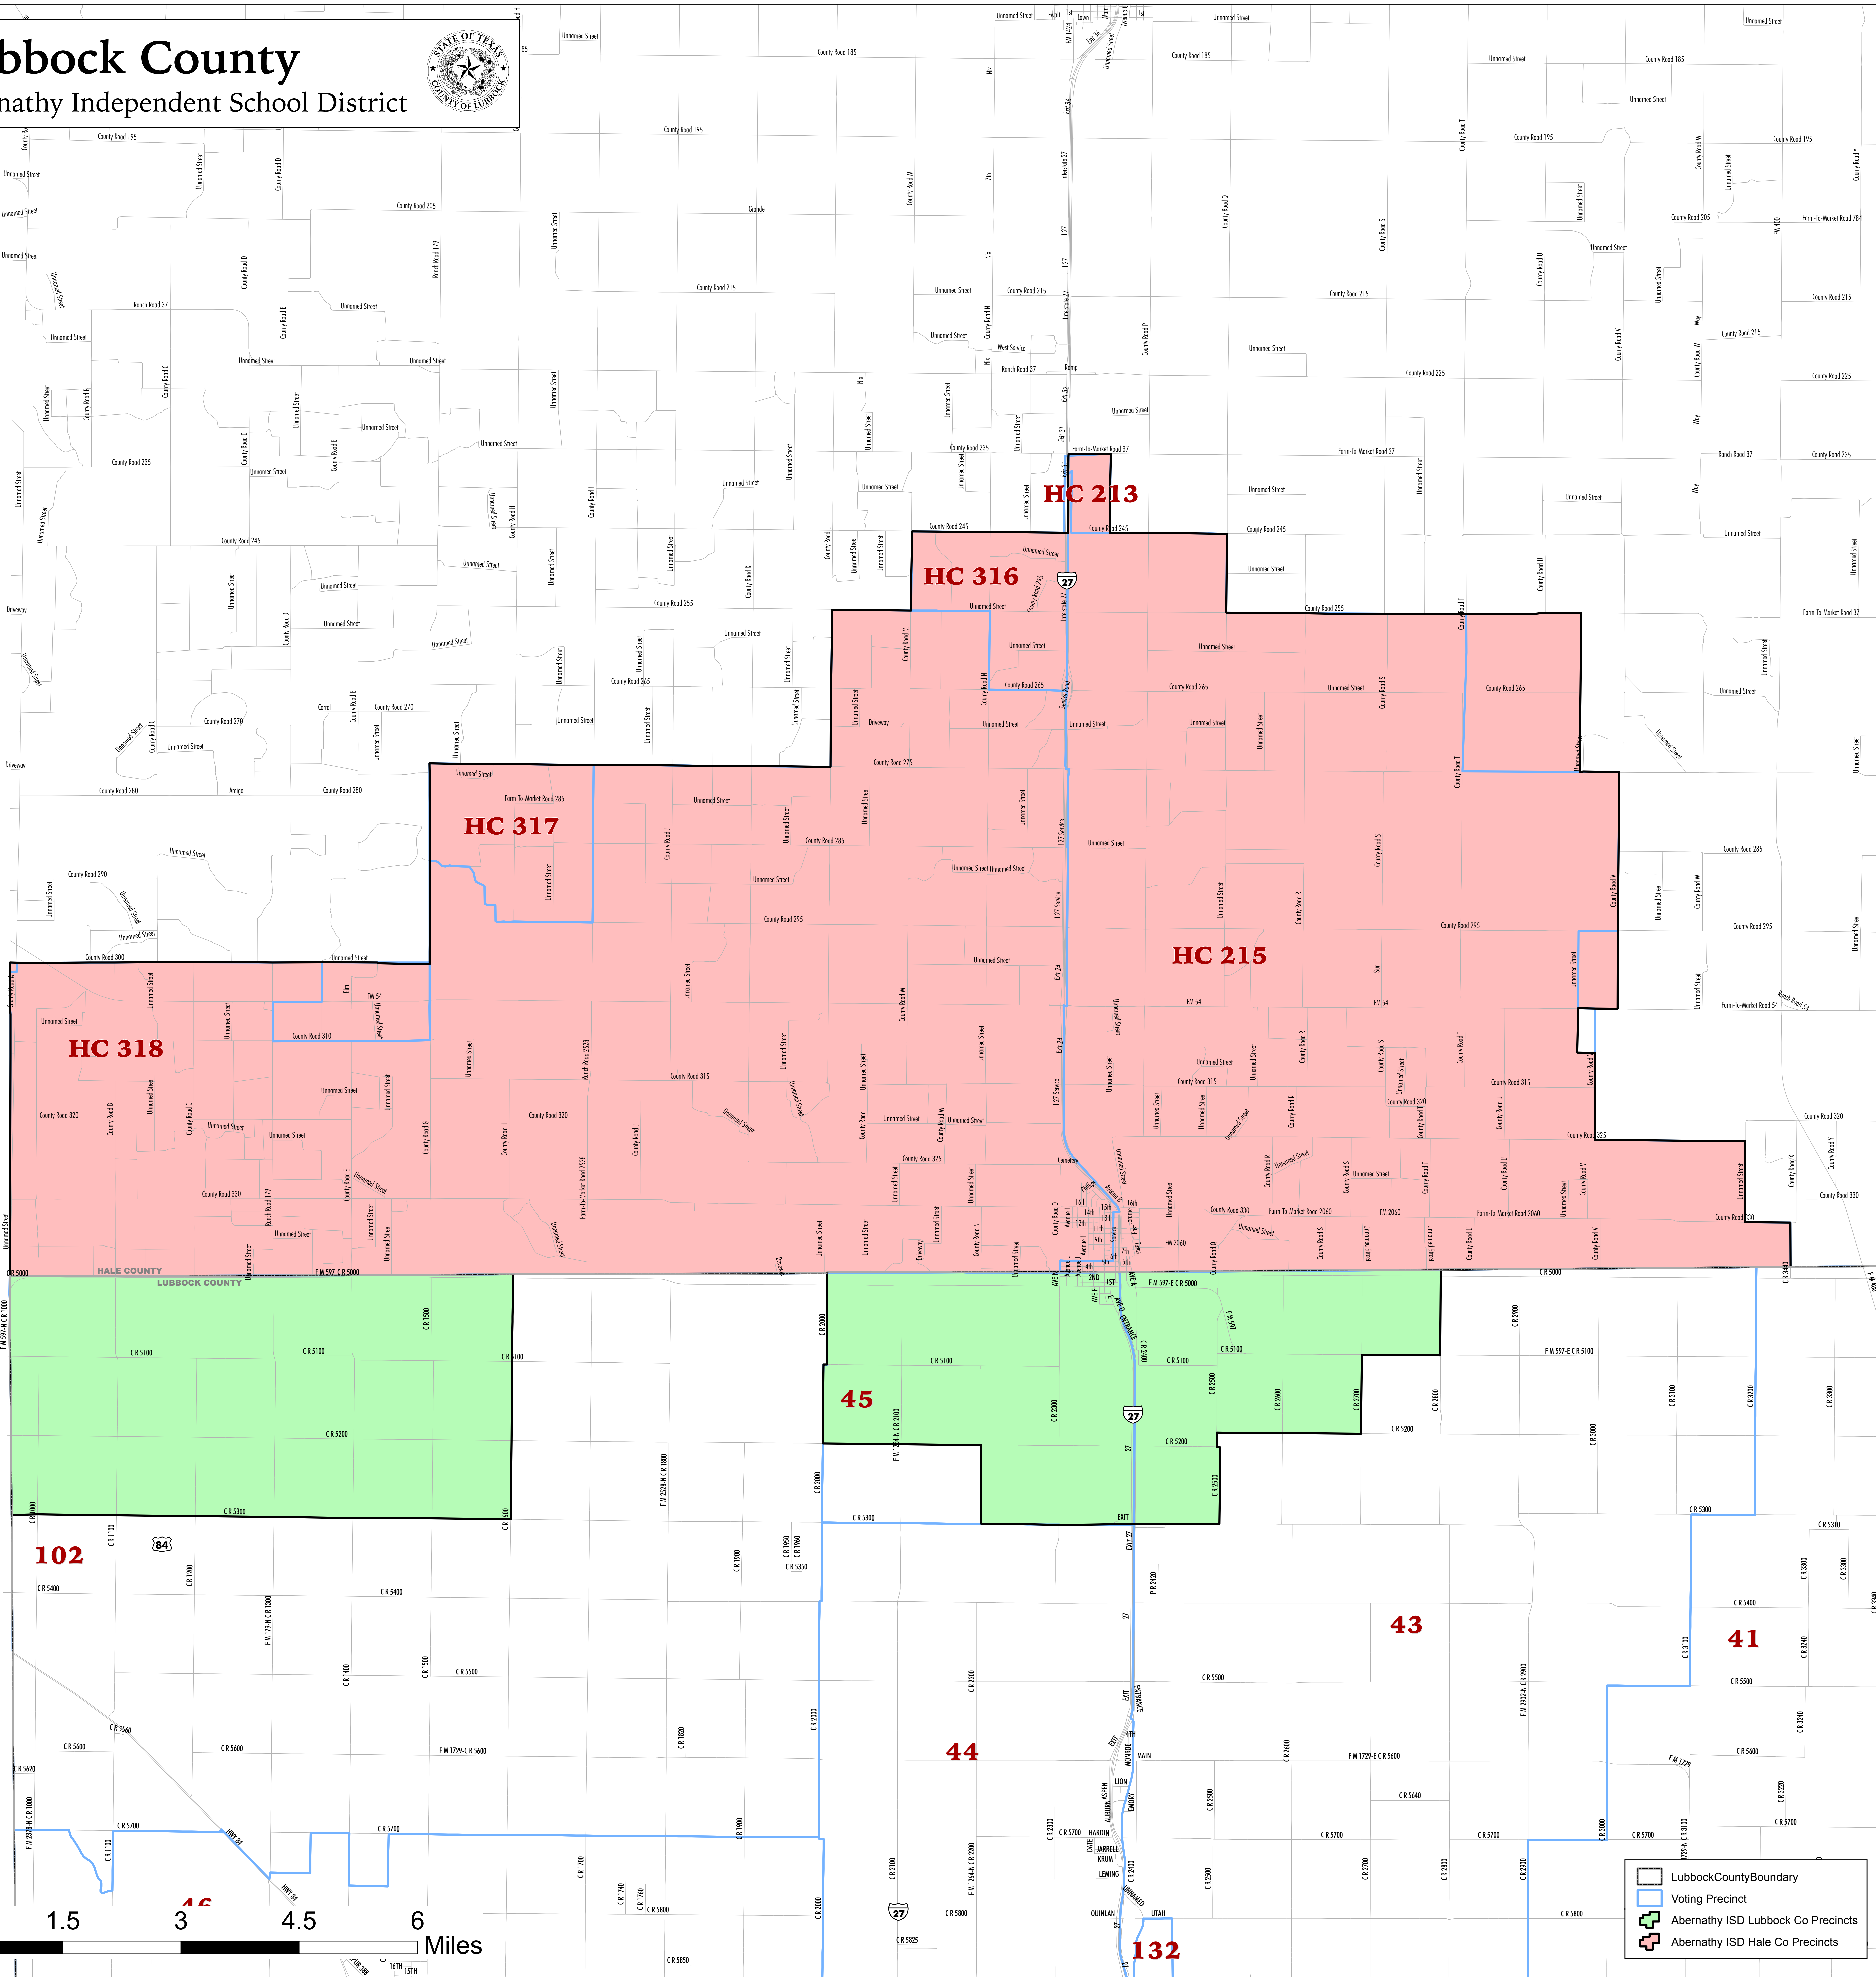

Lubbock County

Abernathy Independent School District

- Lubbock County Boundary
- Voting Precinct
- Abernathy ISD Lubbock Co Precincts
- Abernathy ISD Hale Co Precincts