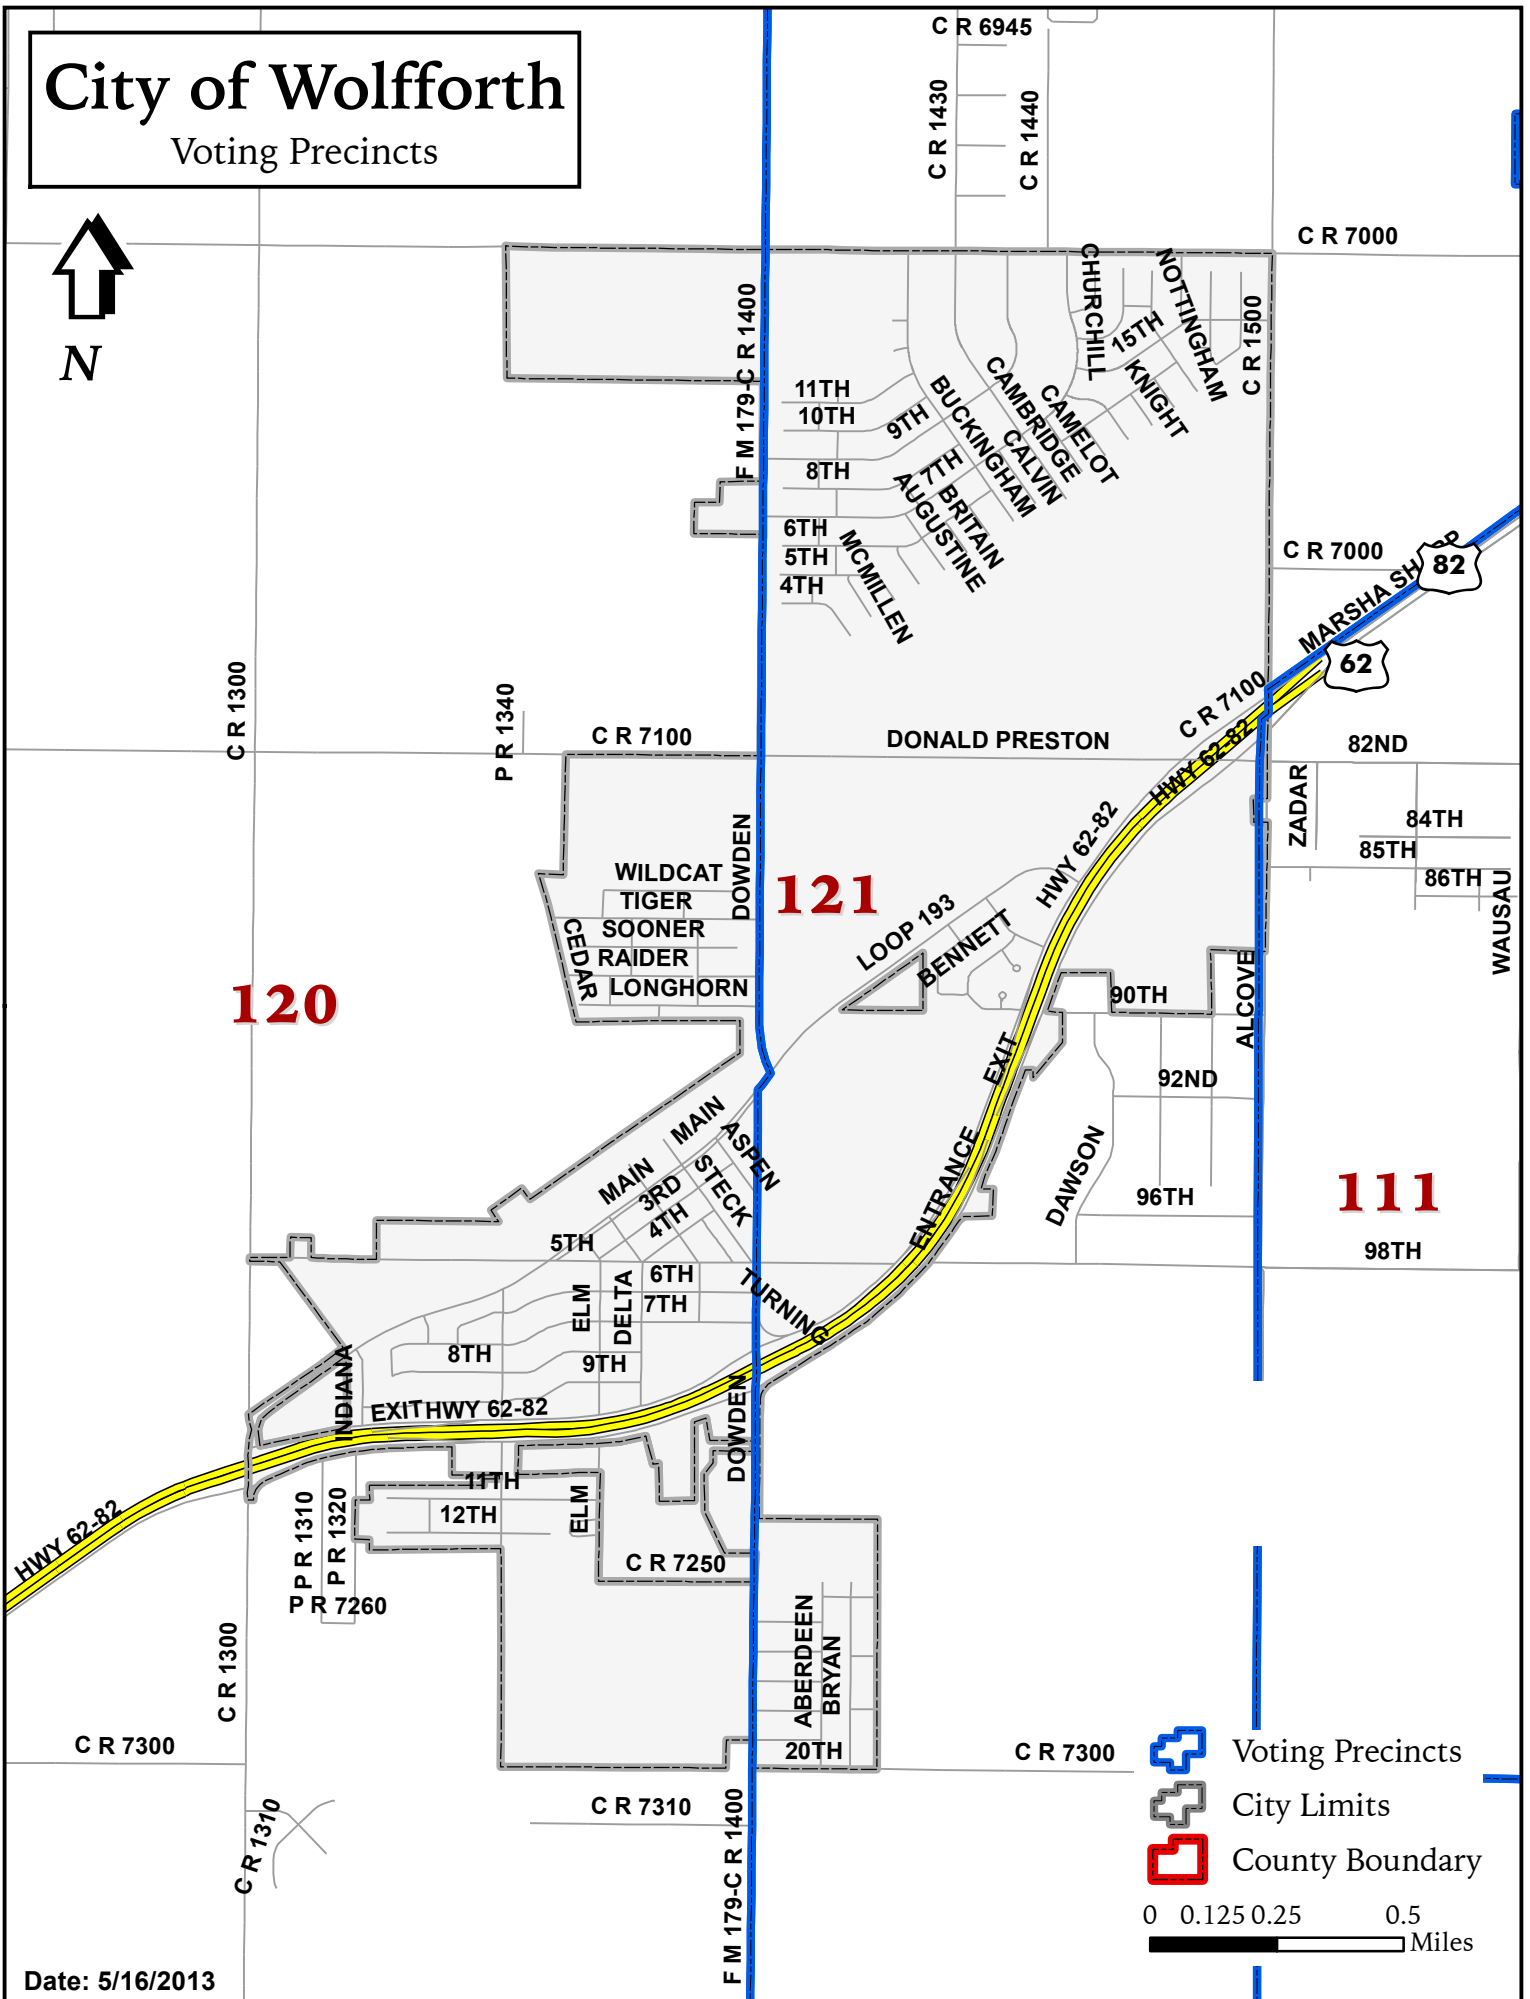

City of Wolfforth

Voting Precincts

N

120

121

111

- Voting Precincts
- City Limits
- County Boundary

0 0.125 0.25 0.5 Miles