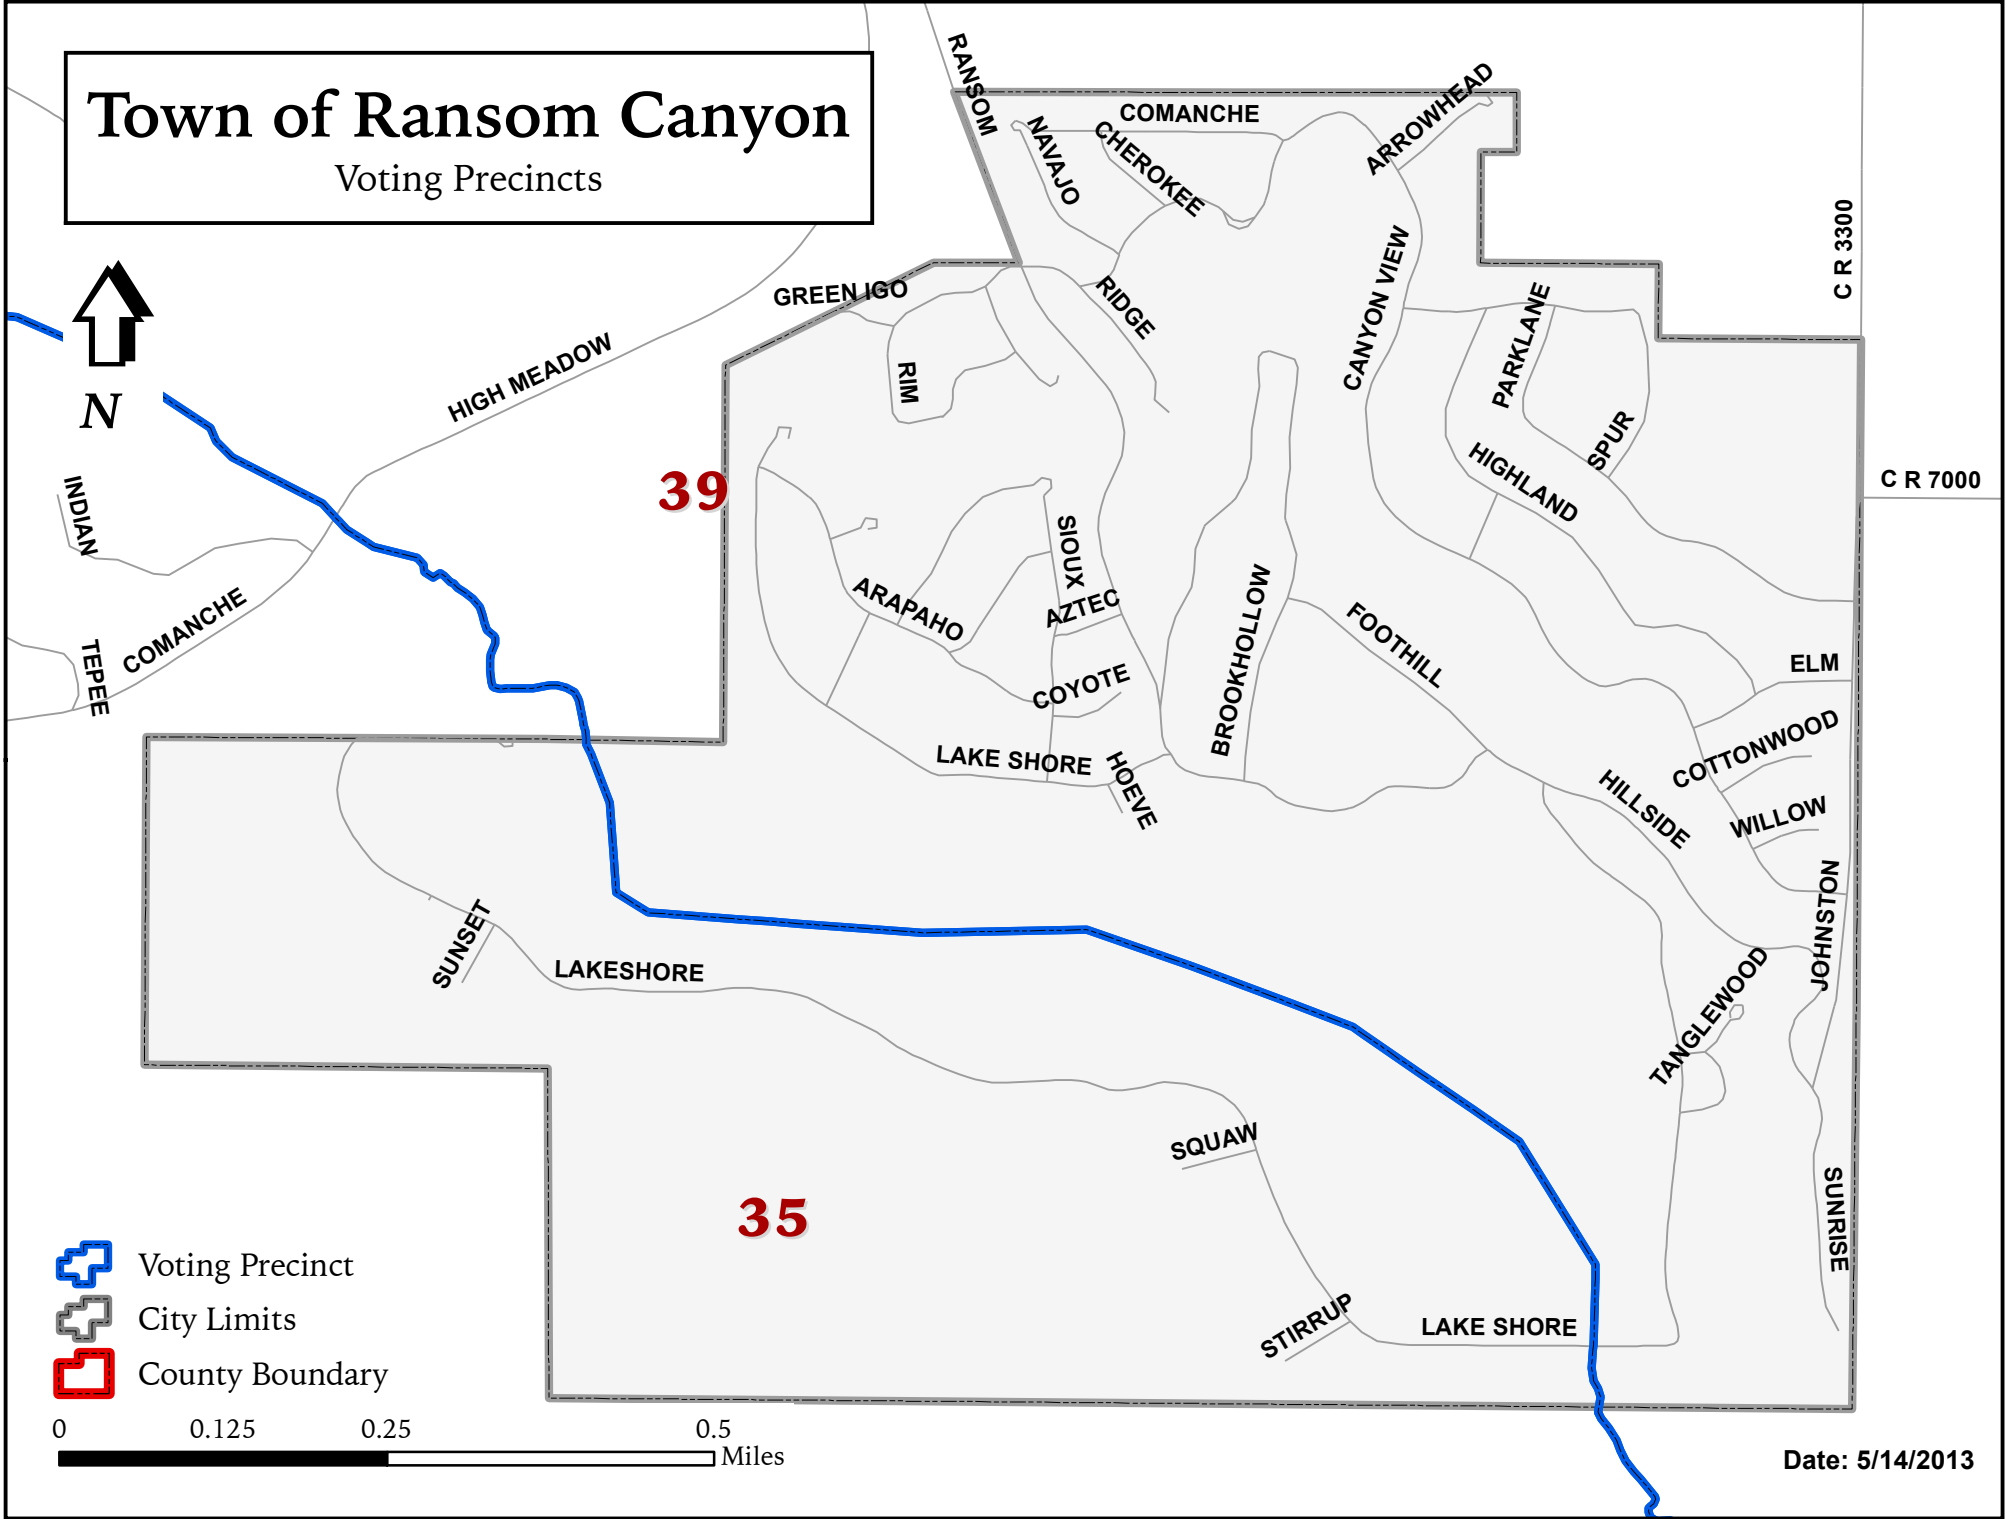

Town of Ransom Canyon

Voting Precincts

-  Voting Precinct
-  City Limits
-  County Boundary

Date: 5/14/2013