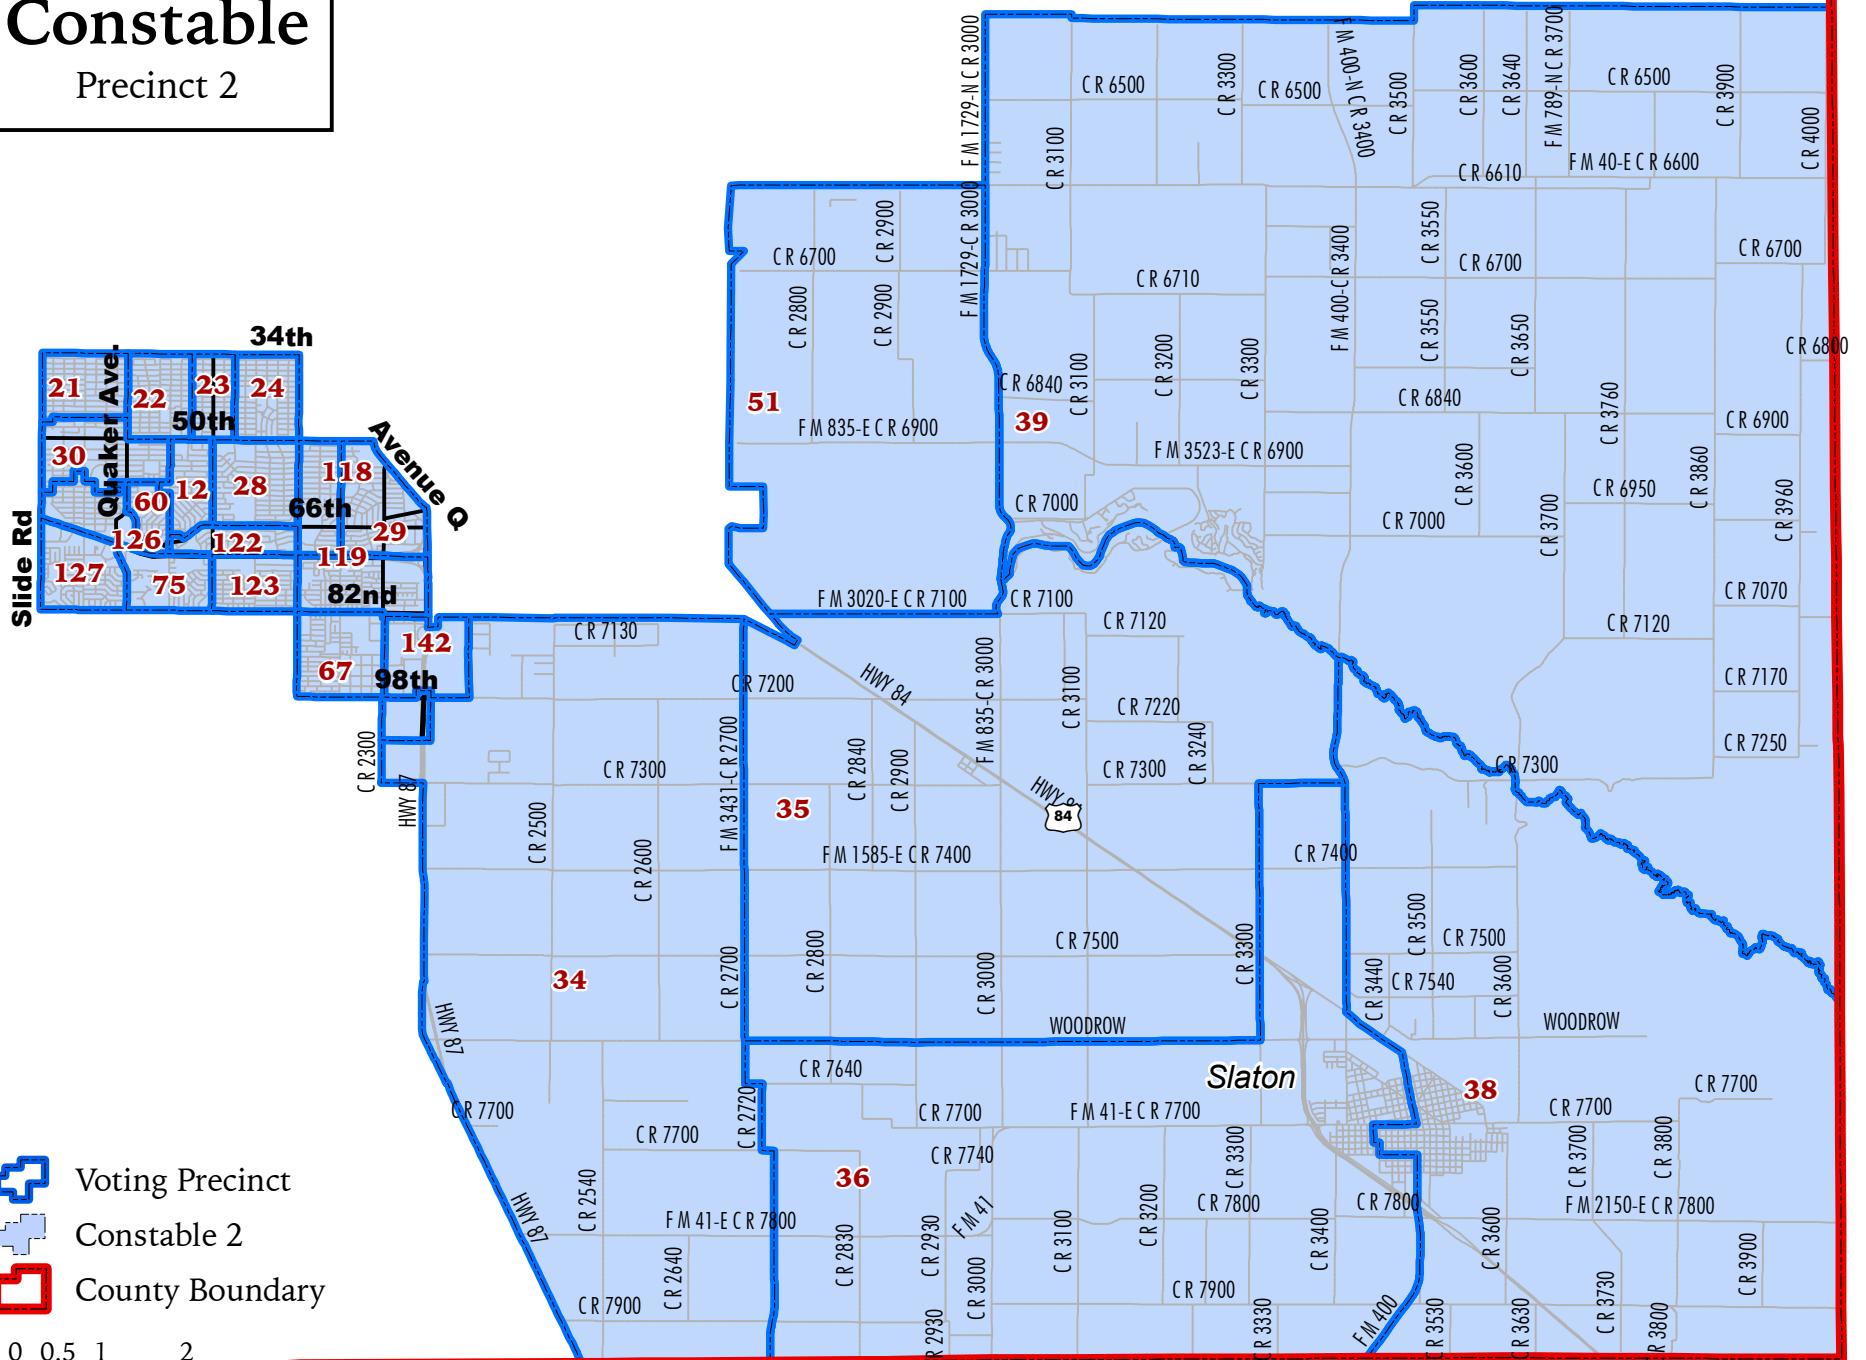

Constable Precinct 2

-  Voting Precinct
-  Constable 2
-  County Boundary