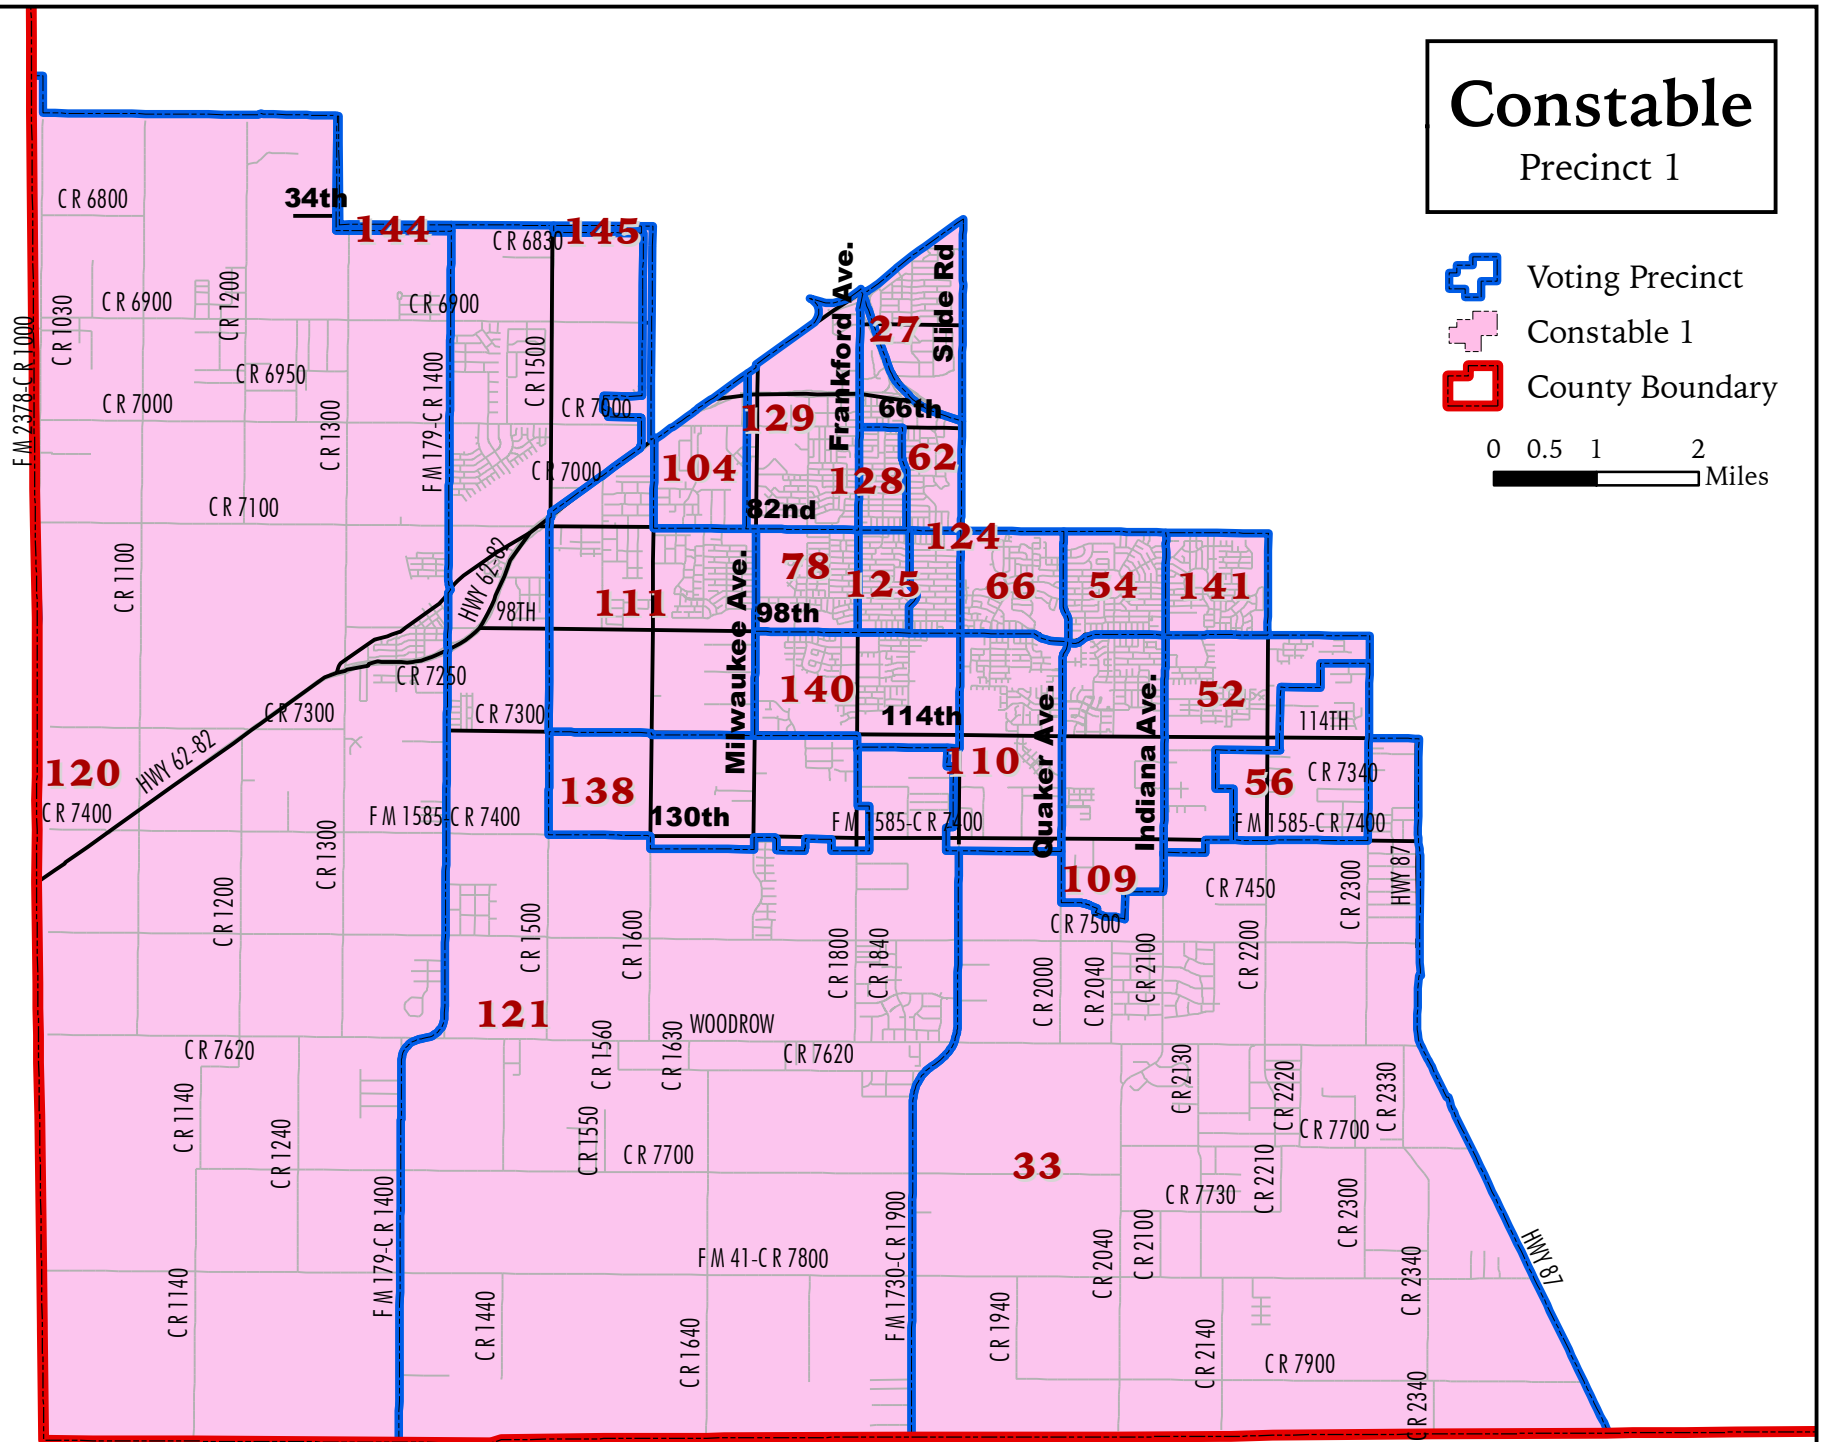

Constable Precinct 1

-  Voting Precinct
-  Constable 1
-  County Boundary

0 0.5 1 2
Miles

Date: 1/27/2015